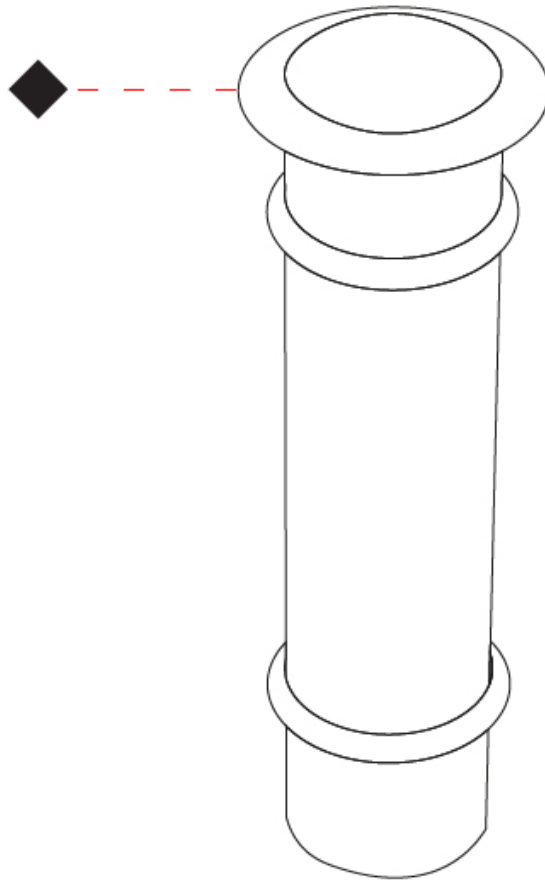

E12I0009-

PROJECT

TYPE

SPECIFIER

QUANTITY

DATE

E