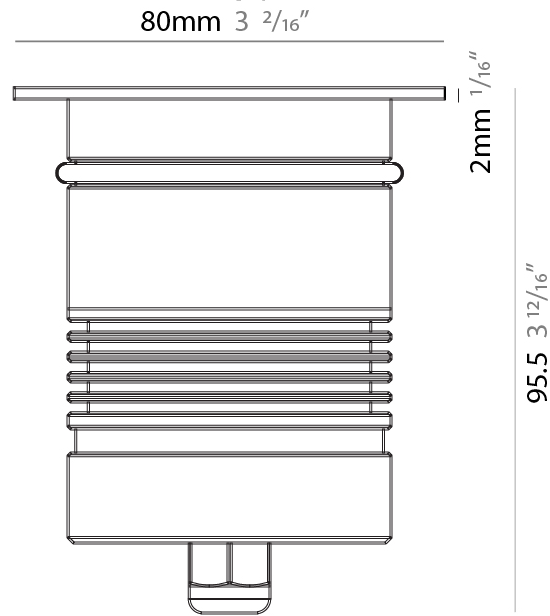

CALIBER 80 Q RECESSED

E12I0029-

base number

1. To build a product code in our configurator select the specify button on the base model # product page
2. To build a manual product code on this datasheet choose from the options listed below in blue font and add the suffix to the base model #

GENERAL

Series: Caliber
Subseries: Caliber 80 Q
Brand: Unonovesette
Division: Exterior
Mounting Type: Recessed
Mounting Location: In-Ground
Subcategory: Drive Over

PHYSICAL

Shape: Square
Diameter (mm): 80
Diameter (in): 3 1/8
Height (mm): 95.5
Height (in): 3 3/4
Light Distribution: Direct
Installation Requirement: Housing box / Fixing springs
Diffuser: Extra clear / Frosted glass 6mm
Fixture Finish: Stainless Steel AISI 316L
Fixture Material: Stainless Steel AISI 316L
Cable Details: 350mm NS20N PCP 2x0.5 mm2

ELECTRICAL

Lamp Type: LED
Total Output Wattage (W): 9
Dimming: DMX
Driver Included: No
Driver Location: Remote
Driver Type: Constant Voltage - Universal
Driver Class: Class 2
Input Voltage (V): 120 - 277
Output Voltage (V): 24

LED

Number of LEDs: 1
Color Temperature (°K): RGBW
Max. Delivered Lumen (lm): 730
CRI: >90 CRI
Lamp Life (hrs): 100000
Special LEDs offerings: RGBW

OPTICAL

Optic°: 35

RATINGS AND CERTIFICATIONS

Certified By: Certified for North American Standards
IP rating: IP68 (not for permanent immersion)
IK Rating: IK08
Marine Grade: Stainless Steel AISI 316L

PROJECT	
TYPE	
SPECIFIER	
QUANTITY	
DATE