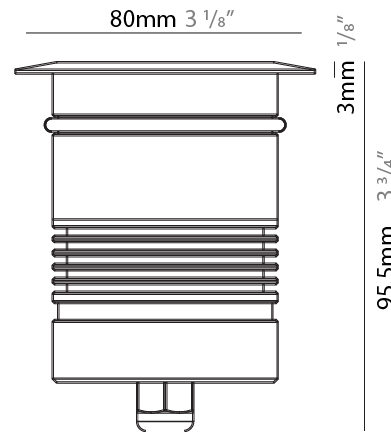

GENERAL

Series: Caliber
Subseries: Caliber 80
Brand: Unonovesette
Division: Exterior
Mounting Type: Recessed
Mounting Location: In-Ground
Subcategory: Drive Over

PHYSICAL

Shape: Round
Diameter (mm): 80
Diameter (in): 3 1/8
Height (mm): 95.5
Height (in): 3 3/4
Light Distribution: Direct
Weight (kg): 0.57
Weight (lbs): 1.26
Installation Requirement: Housing box / Fixing springs
Diffuser: Extra clear / Frosted glass 6mm
[Fixture Finish: ASB / SST](#)
Fixture Material: Stainless Steel AISI 316L
Cable Details: 350mm NS20N PCP 2x0.5 mm2

ELECTRICAL

Lamp Type: LED
Input Wattage (W): 9.0
Total Output Wattage (W): 8.5
Dimming: Non-Dimming / Phase Dimming (120Vac only) / 0-10V Dimming
Driver Included: No
Driver Location: Remote
Driver Type: Constant Voltage - 120/277Vac
Driver Class: Class 2
Input Voltage (V): 120 - 277
Output Voltage (V): 24

LED

Number of LEDs: 1
[Color Temperature (°K): 2700 / 3000 / 4000](#)
Max. Delivered Lumen (lm): 730
CRI: >90 CRI
Lamp Life (hrs): 100000

OPTICAL

[Optic°: 10 / 30 / 50 / 10x45](#)
Beam Angle: Narrow / Medium / Wide / Elliptical / Diffused

RATINGS AND CERTIFICATIONS

Certified By: Certified for North American Standards
IP rating: IP68 (not for permanent immersion)
IK Rating: IK08
Marine Grade: Stainless Steel AISI 316L

PROJECT
TYPE
SPECIFIER
QUANTITY
DATE